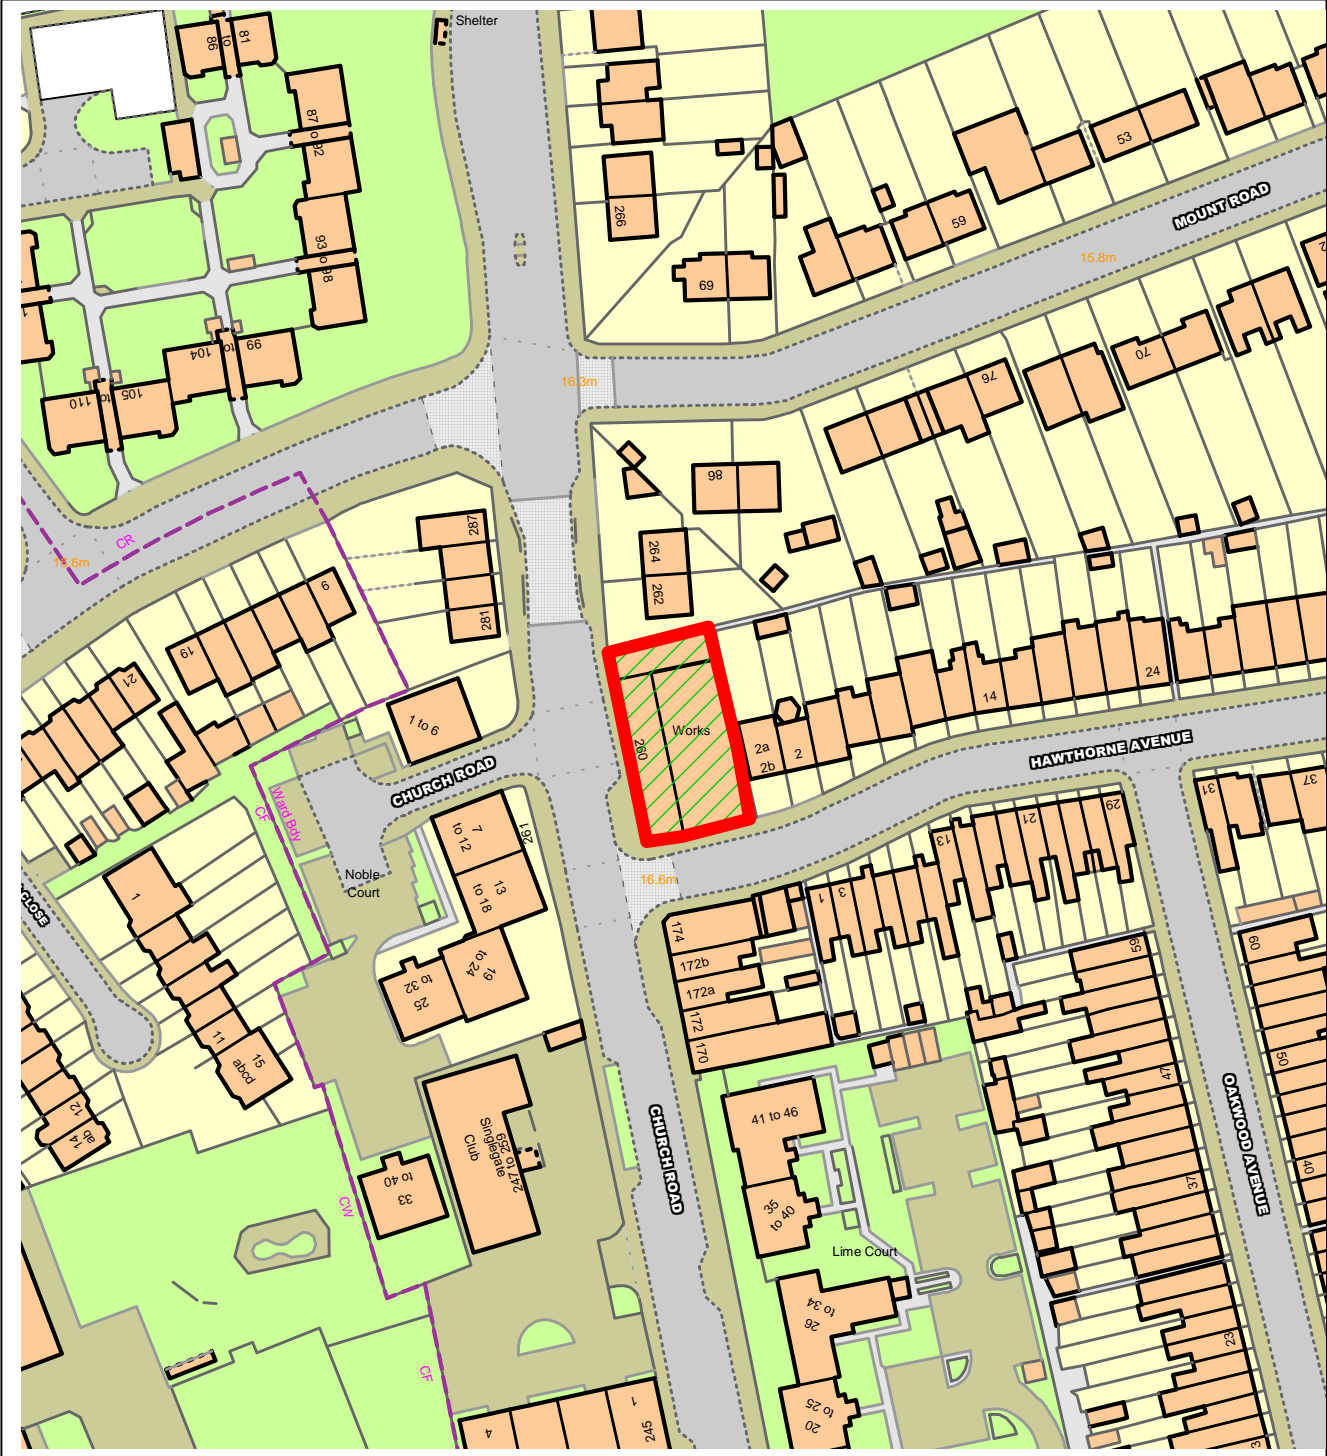

# NORTHGATE SE GIS Print Template

**260 Church Road, Mitcham CR4 3BW**

This material has been reproduced from Ordnance Survey digital map data with the permission of the controller of Her Majesty's Stationery Office, © Crown Copyright.